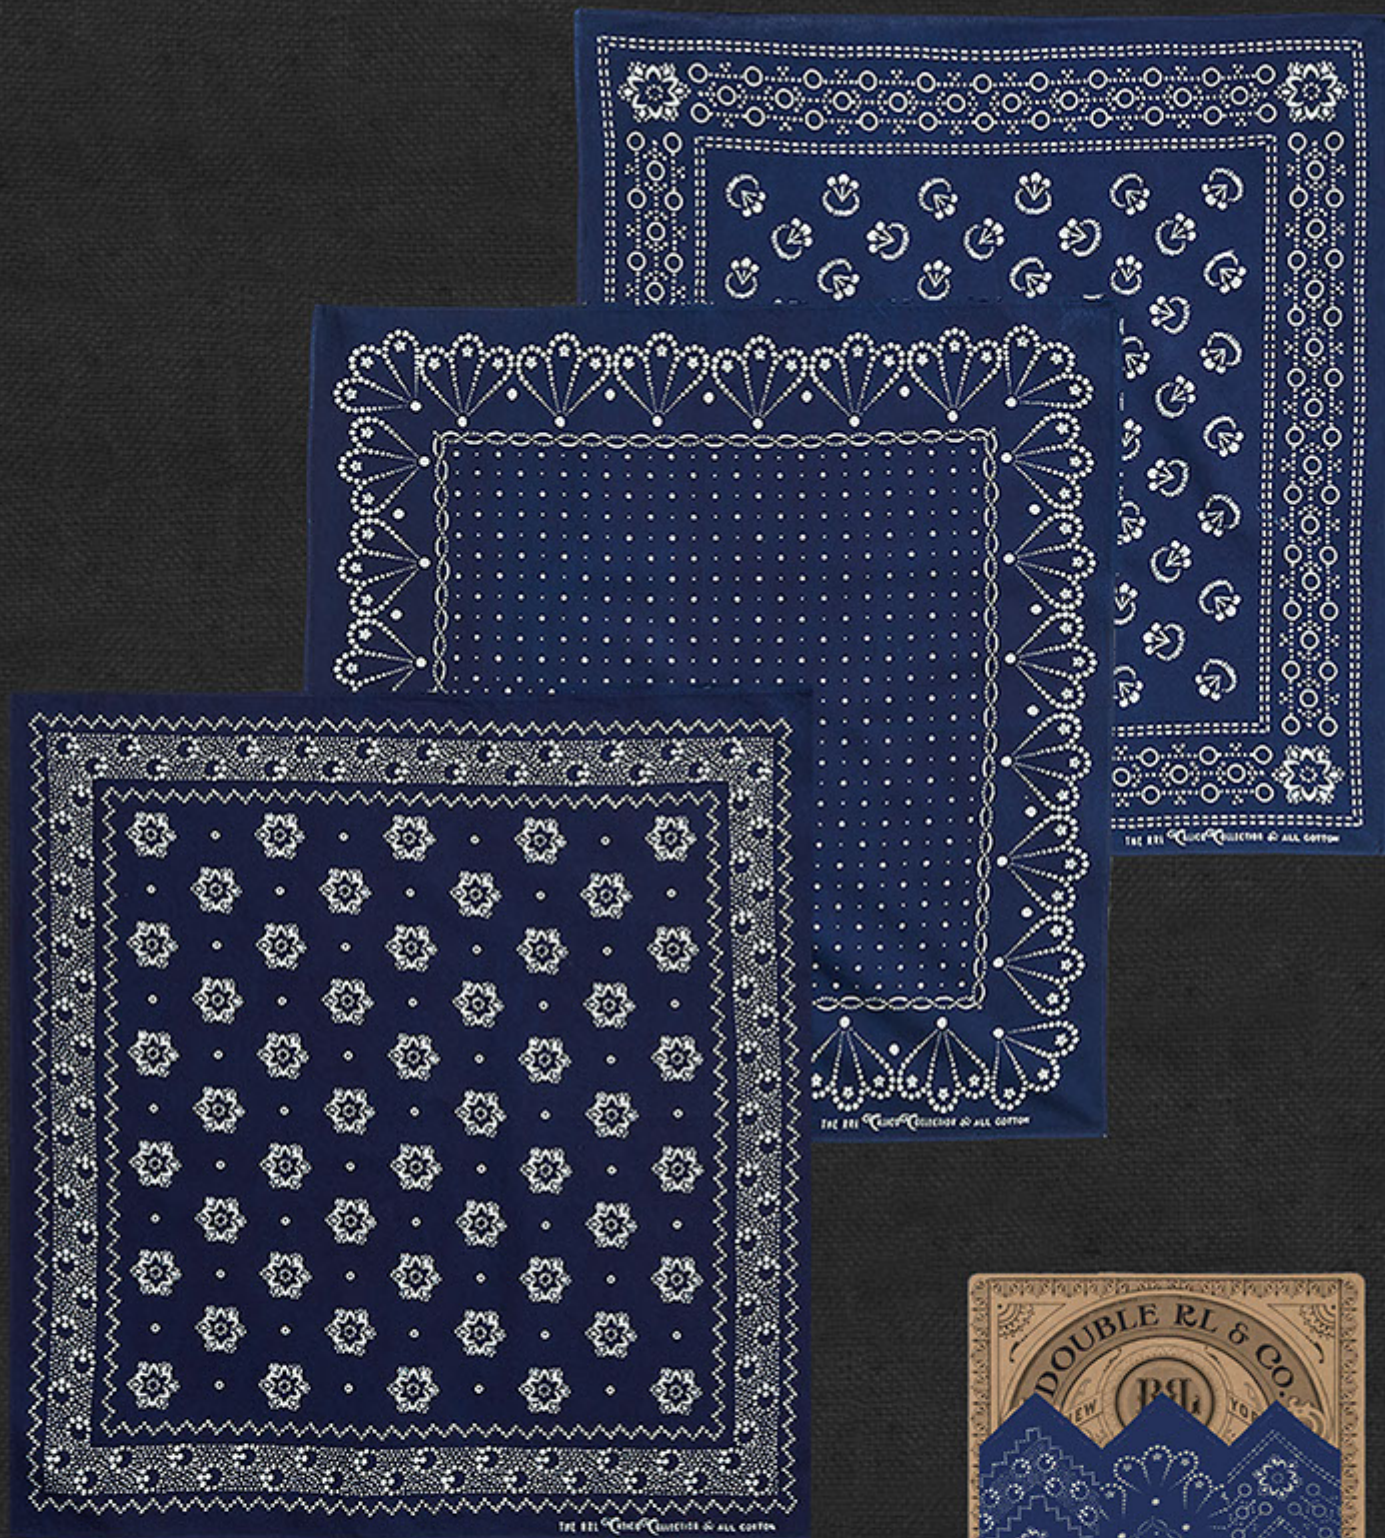

3-PACK INDIGO
BANDANA
CALICO COLLECTION

Double RL is a tribute to America's pioneering heritage and tradition of rugged and independent style. Spanning collections from 1993 to the present, this book showcases Double RL bandanas, prints, and graphics inspired by the spirit of America.